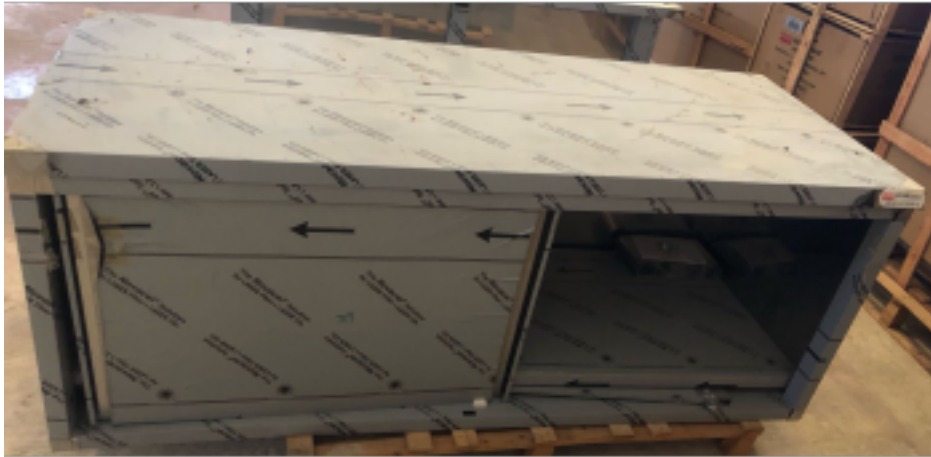

Cod: 11600

Stainless Steel Cupboard Table 180x70 cm new transport damage

Description

Stainless steel cupboard table with sliding doors on one side. NB: The product has imperfections due to transport.

Dimensions

Dimensioni esterne	1800x700x850 mm
--------------------	-----------------