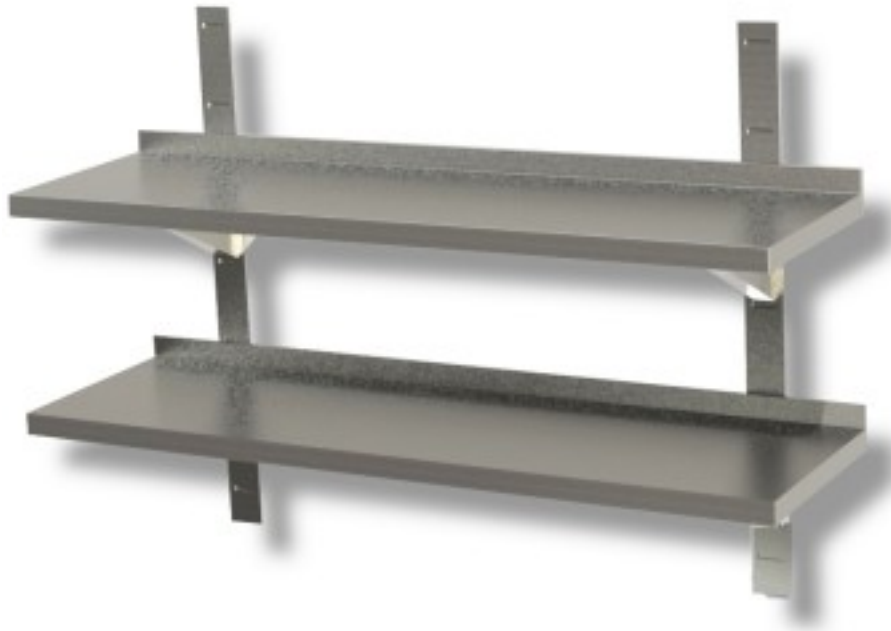

Cod: 86250378

Double smoothwall stainless steel shelf 180x40x4h cm EC

Description

Double smooth-wall stainless steel shelf 180x40x4h cm. The smooth-wall shelf has a sturdy AISI 430 stainless steel structure. Capacity approx. 60/70 kg per metre evenly distributed. It is equipped with rear racks that allow a good load capacity. Photo purely indicative. The product may have residues of detergents used to clean the steel during production, which can be removed with normal steel cleaning. The product may show small scratches due to the normal handling of industrially produced steel.

Dimensions

Dimensioni esterne	1800x400x40 mm
--------------------	----------------

Technical data

Capacità di carico	160 kg
Materiale	aisi 304 stainless steel