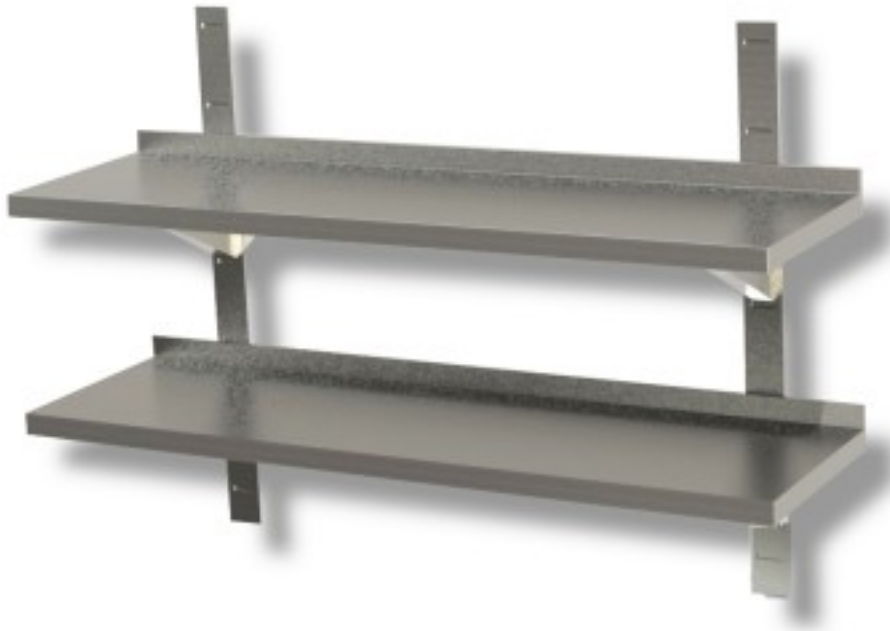

Cod: 86250372

Double smooth wall shelf in stainless steel 120x40x4h cm EC

Description

Double 120x40x4h cm stainless steel smoothwall shelf The smoothwall shelf has a robust AISI 430 stainless steel structure. Capacity approx. 60/70 kg per metre evenly distributed. It is equipped with rear racks that allow a good load capacity. Photo purely indicative. The product may have residues of detergents used to clean the steel during production, which can be removed with normal steel cleaning. The product may show small scratches due to the normal handling of industrially produced steel.

Dimensions

Dimensioni esterne	1200x400x40 mm
--------------------	----------------

Technical data

Materiale	aisi 304 stainless steel
-----------	--------------------------